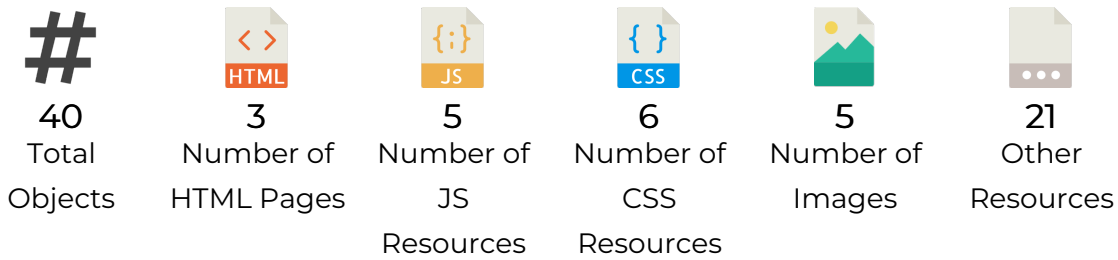

A general rule is to keep your page under 5MB in total file size.

Total Page Size

Page Size Breakdown

Number of Resources i

This check displays the total number of files that need to be retrieved from web servers to load your page. As a general rule, having more files to retrieve increases the number of server requests and can subsequently increase page load time. It is a good idea to removing unnecessary files or consolidate files like styles and scripts where possible.