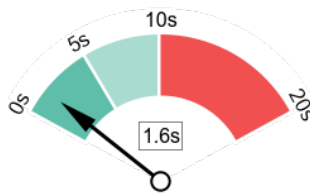

Page Speed Info

Your page's server response time is reasonably low which is good for load speed and user experience.

Server Response

All Page Content Loaded

All Page Scripts Complete

Page Size Info

Your page's file size is quite large which, regardless of other optimizations, can reduce load speed and impact user experience.