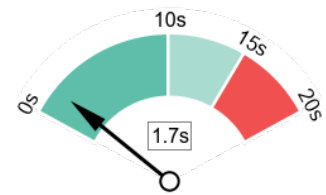

Page Speed Info

Your page's server response time is reasonably low which is good for load speed and user experience.

Server Response

All Page Content Loaded

All Page Scripts Complete

Page Size Info

Your page's file size is quite large which, regardless of other optimizations, can reduce load speed and impact user experience.