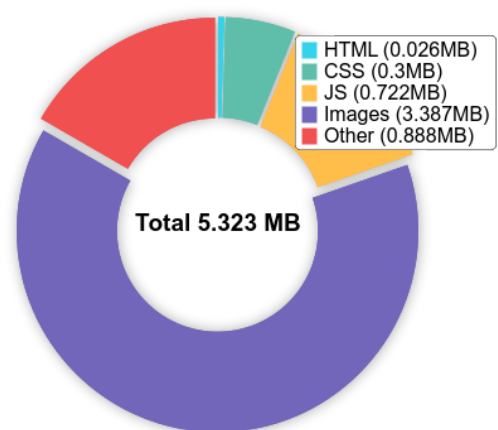

Page Size Breakdown