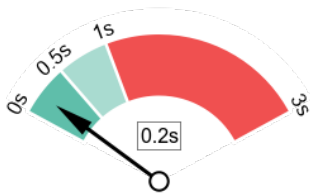

Page Speed Info

Your page's server response time is reasonably low which is good for load speed and user experience.

Server Response